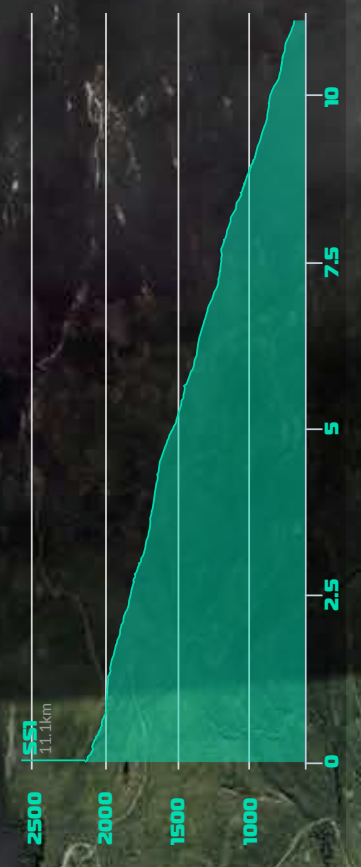

# CRANKWORX WHISTLER

AUGUST 9 - 18 ♦ 2019

**Stage 1:** Top of the World > No Joke > Drop in Clinic > No Joke > Little Alder > Express Way > Too Tight > Upper & Lower Angry Pirate > World Cup Single Track > Afternoon Delight > Longhorn > Monkey Hands

**Stage 5:** Line of Control

**Stage 6:** In Deep > Fatcatbat > Express Way > Fantastic > Upper Whistler Downhill > Clown Shoes > Lower Joyride > Monkey Hands

S 1 Start

S 1 Finish

DAY 1

11.1km // 1,526m Down

S 4 Start

S 5 Start

S 6 Start

S 4 Finish

S 5 Finish

S 3 Start

Start / Finish

S 6 Finish

# DAY 2

45km // 1,396m Climb // 1,629m Lift // 3,025m Down