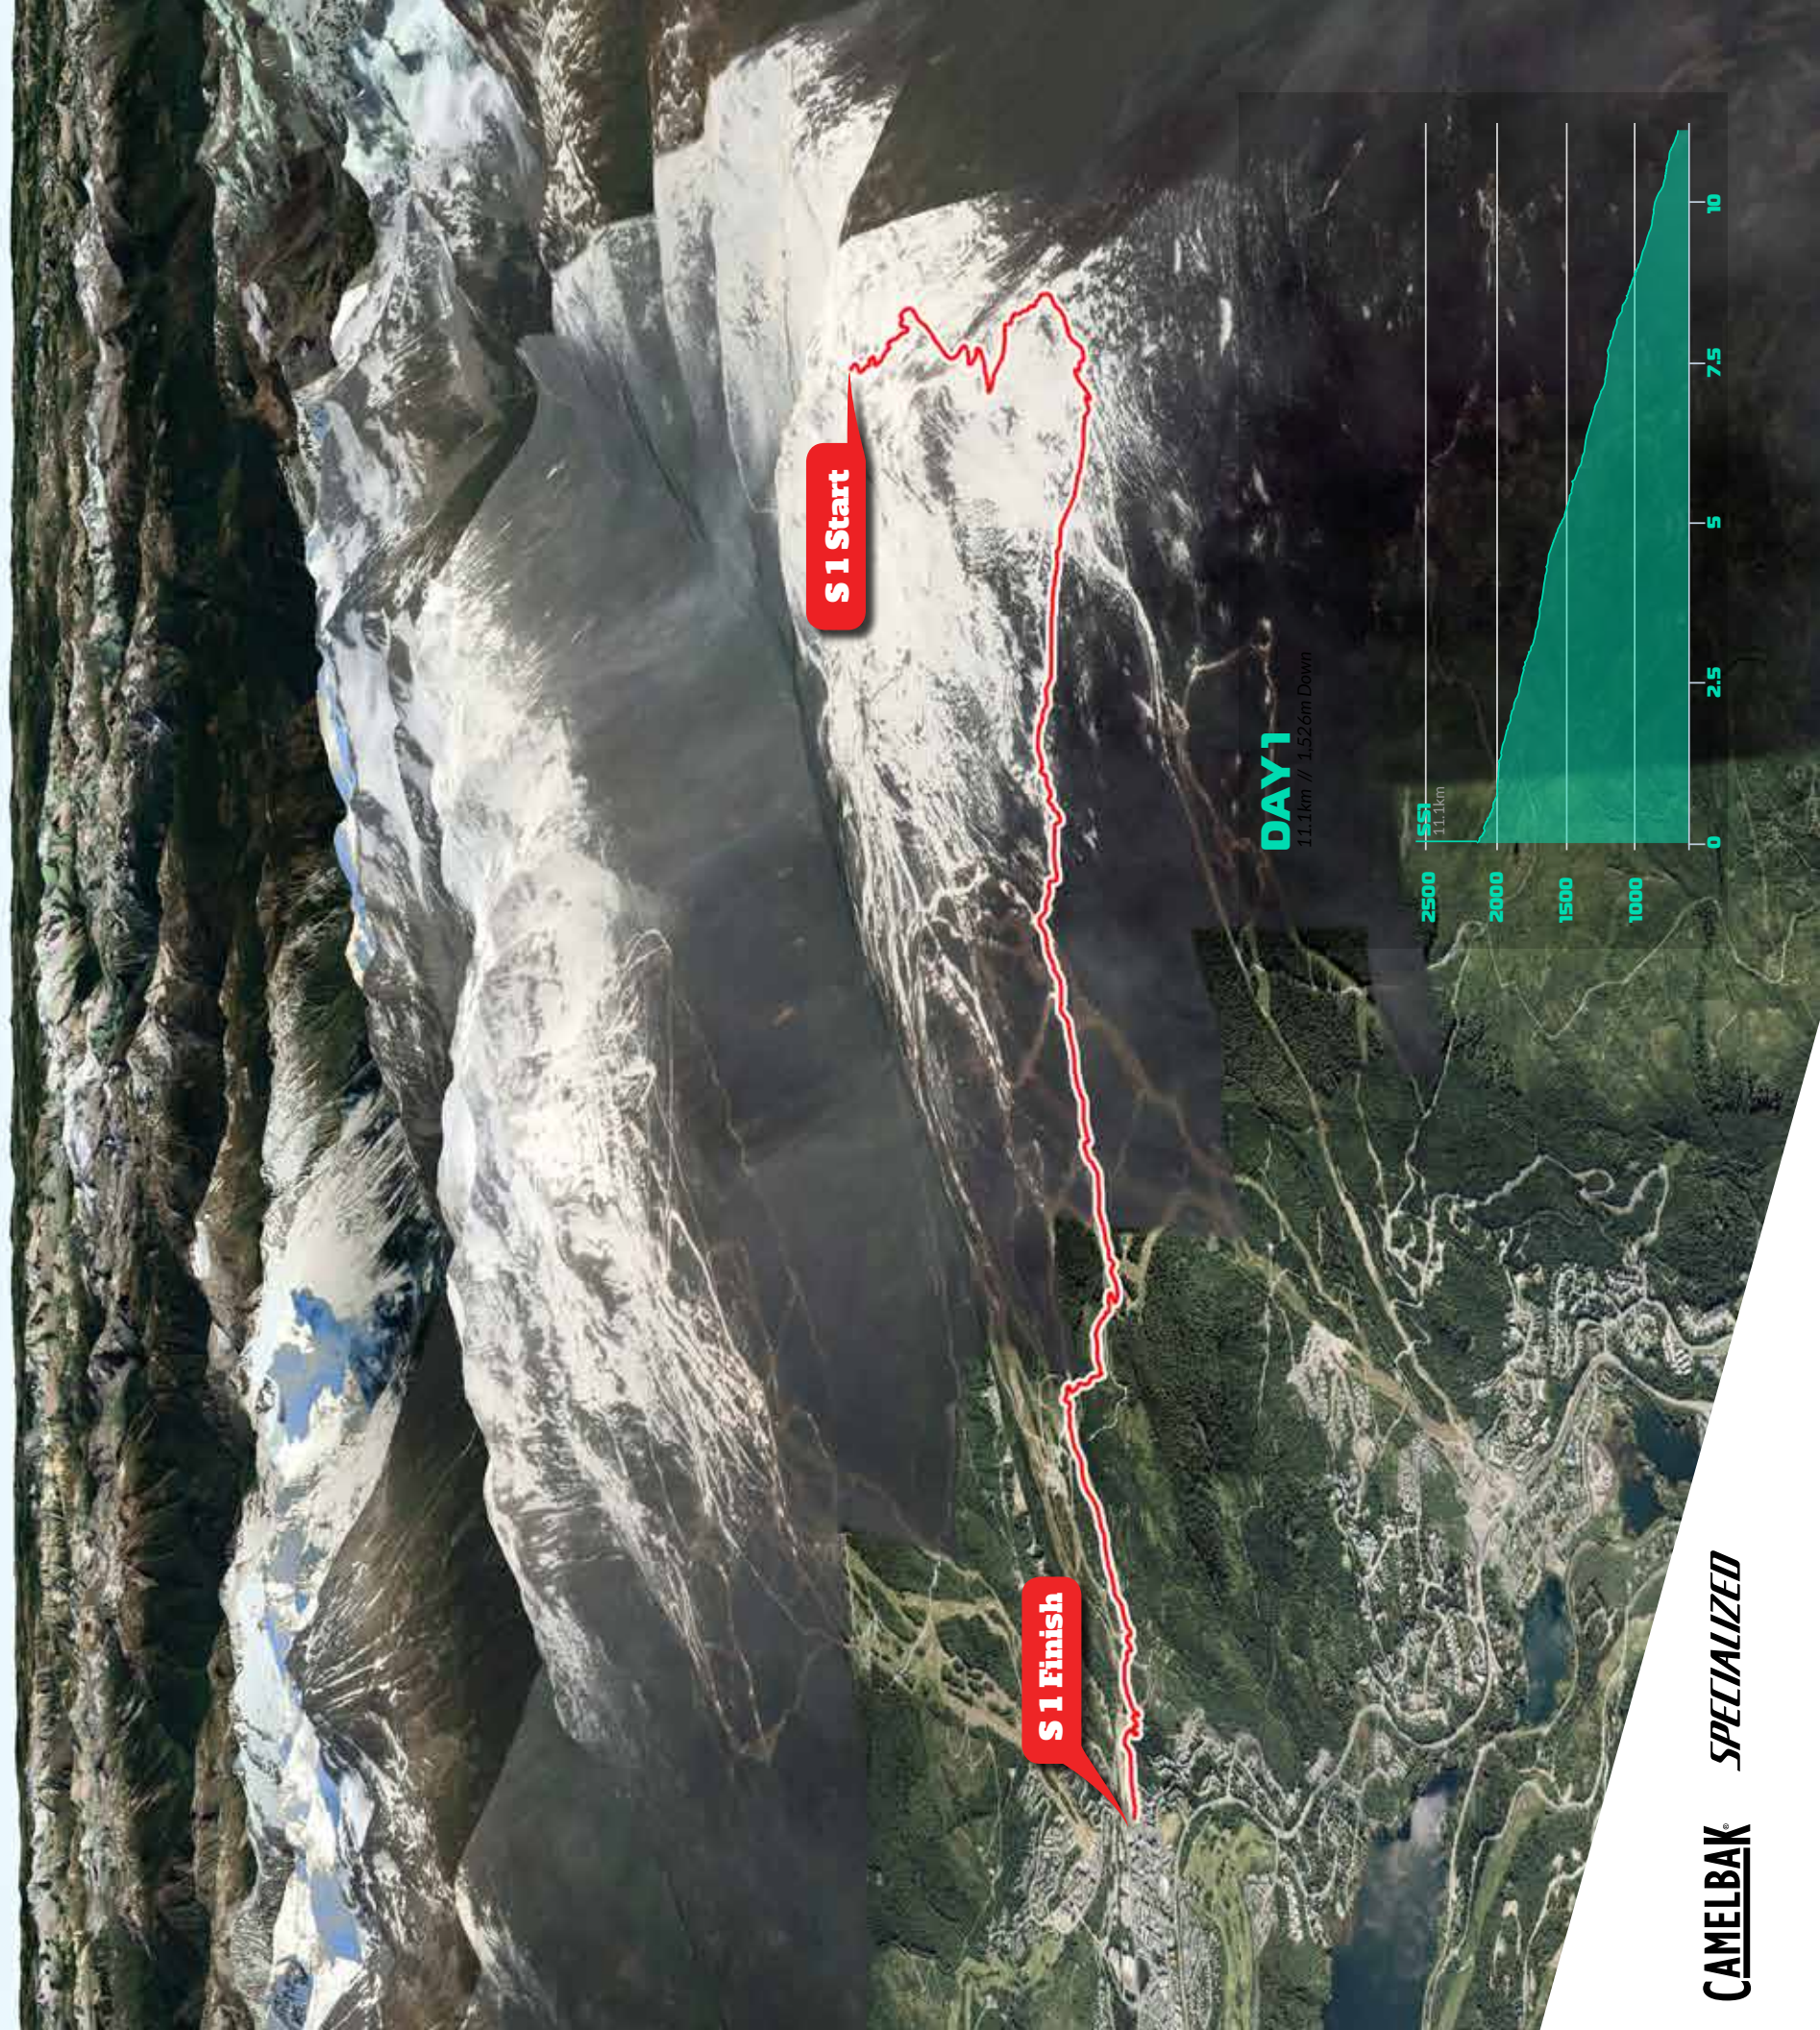

# CRANKWORX WHISTLER

AUGUST 9 - 18 ♦ 2019

**Stage 1:** Top of the World > No Joke > Drop in Clinic > No Joke > Little Alder > Express Way > Too Tight > Upper & Lower Angry Pirate > World Cup Single Track > Afternoon Delight > Longhorn > Monkey Hands

**Stage 2:** Jaws > Billy's Epic

**Stage 3:** Golden Boner > Roam in the Loam > Instant Gratification

**Stage 4:** No Joke > 7 Year War > 7 Years More > No Joke > Sabre Tooth Horse > South Park > Delayed Fuse > Shomo Shabos

**Stage 5:** Line of Control

**Stage 6:** In Deep > Fatcatbat > Express Way > Fantastic > Upper Whistler Downhill > Clown Shoes > Lower Joyride > Monkey Hands

S 1 Start

S 1 Finish

DAY 1

11.1km // 1,526m Down

# DAY 2

45km // 1,396m Climb // 1,629m Lift // 3,025m Down