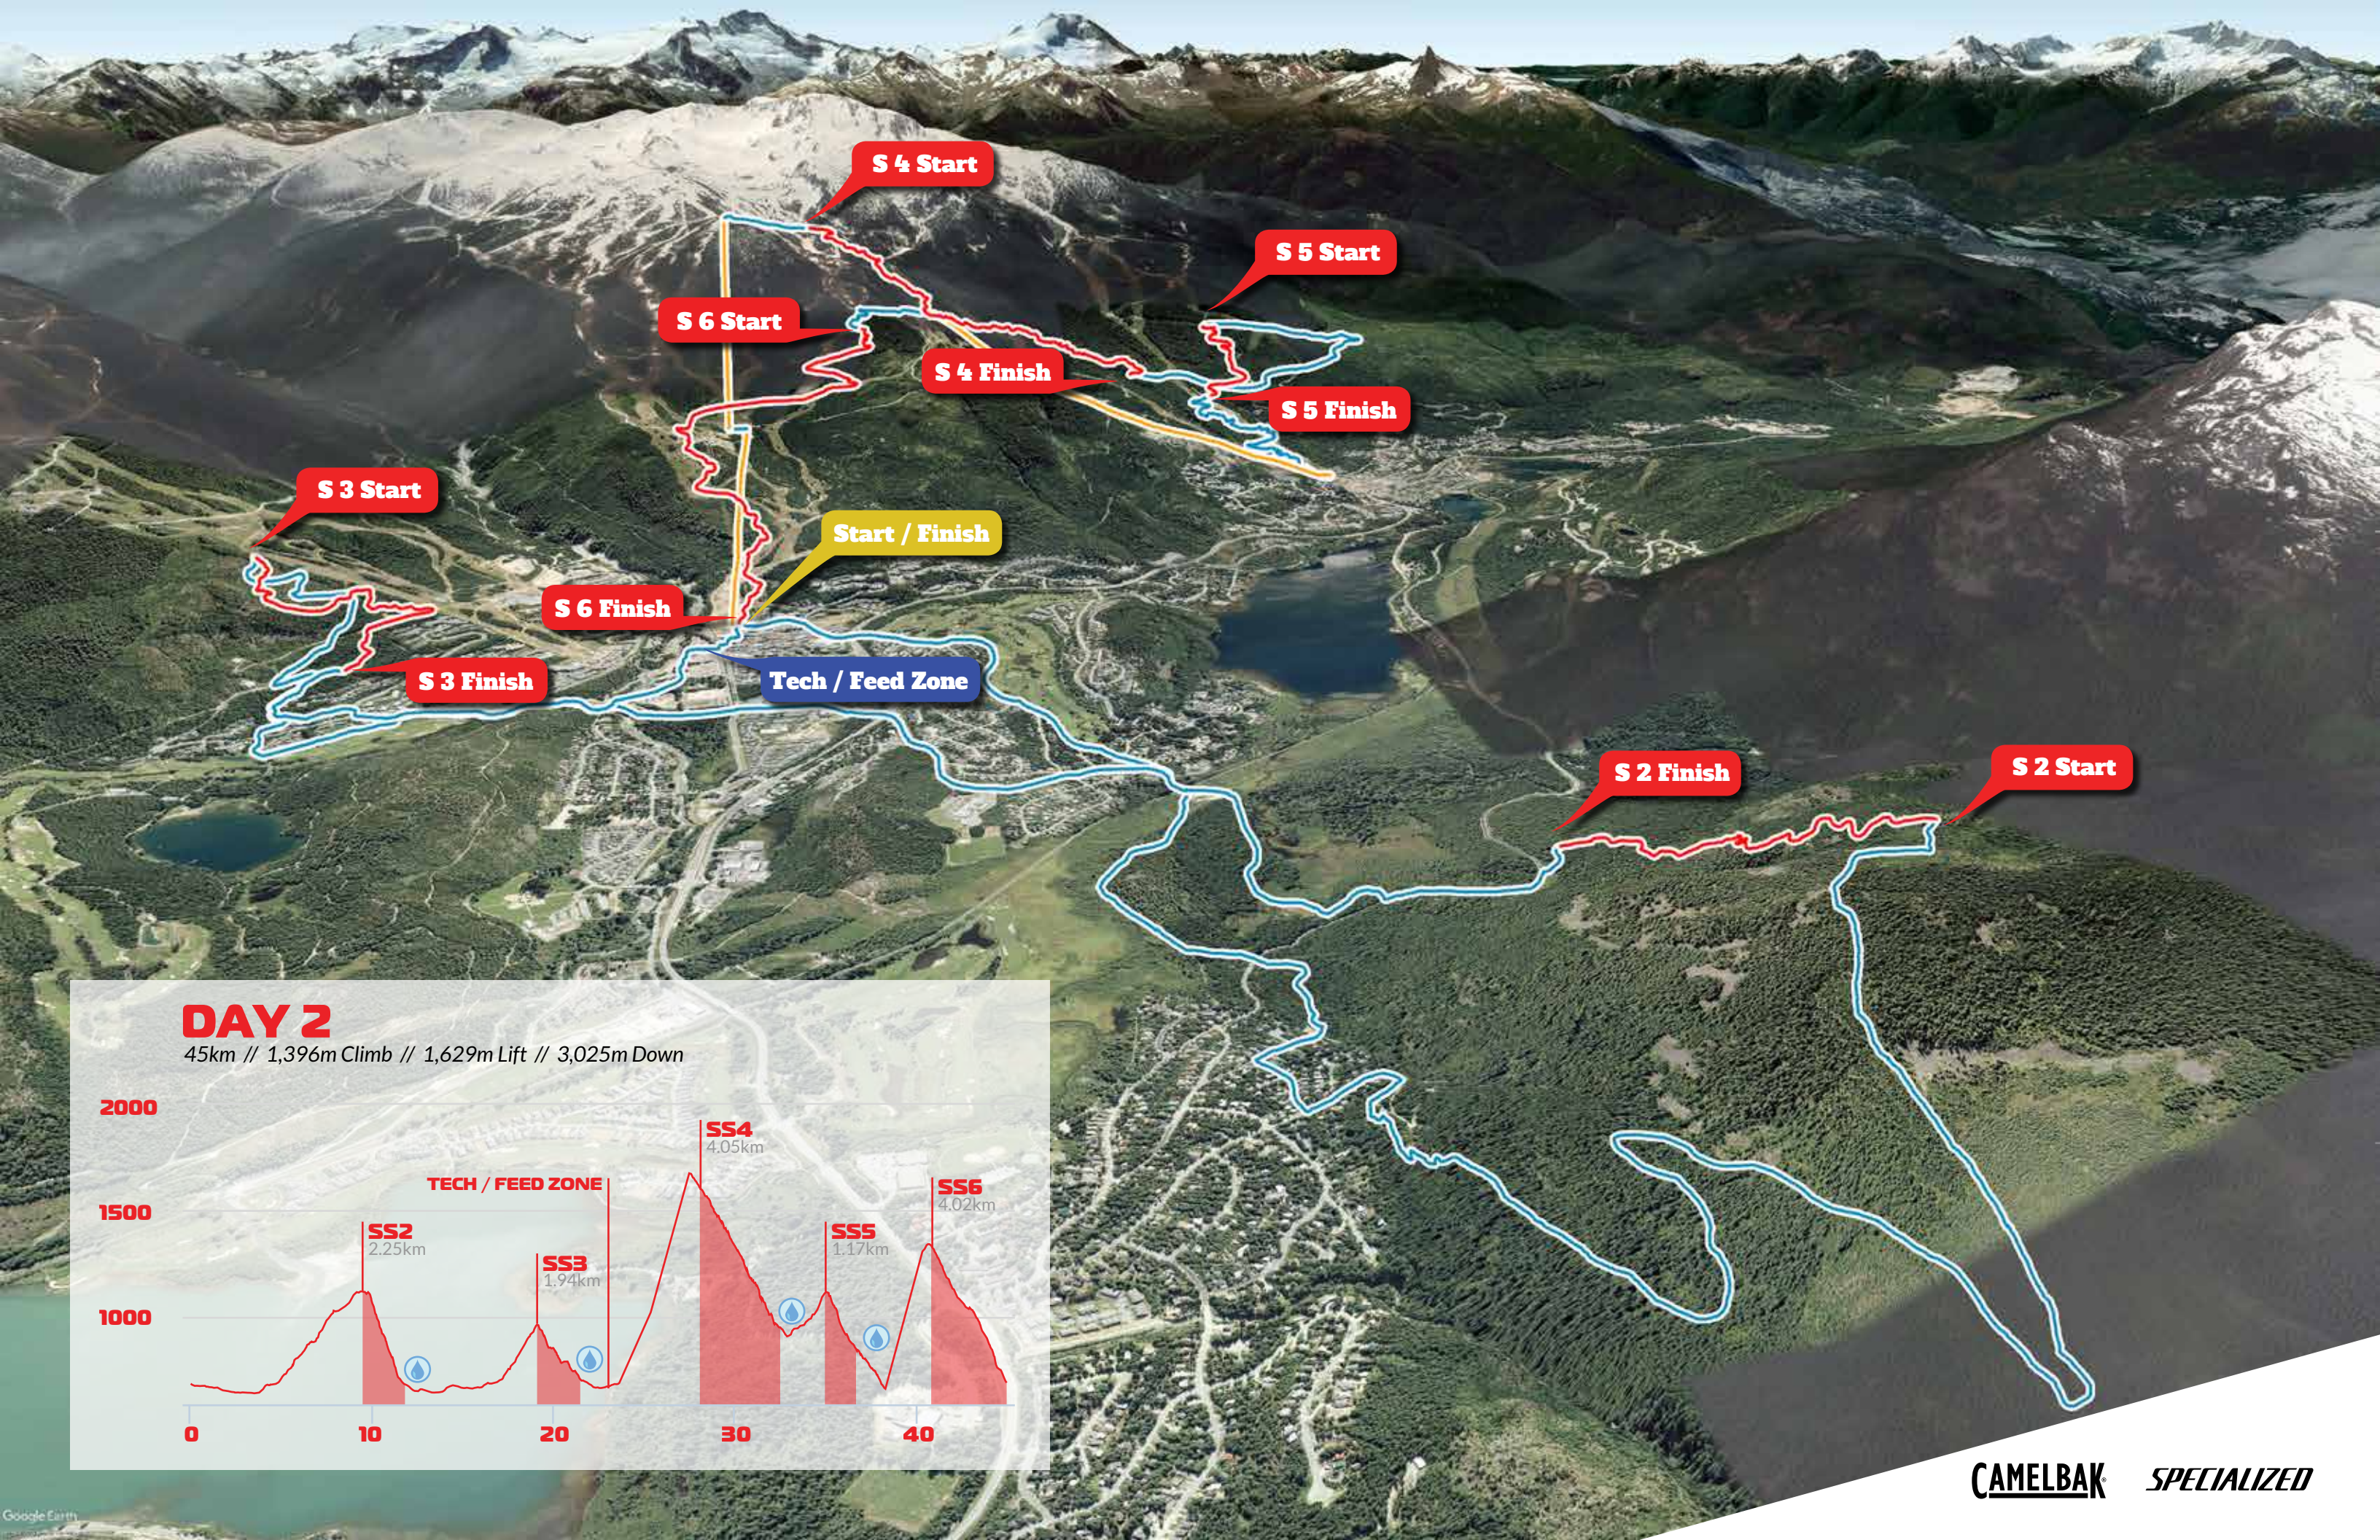

# CRANKWORX WHISTLER

AUGUST 9 - 18 ♦ 2019

**Stage 1:** Top of the World > No Joke > Drop in Clinic > No Joke > Little Alder > Express Way > Too Tight > Upper & Lower Angry Pirate > World Cup Single Track > Afternoon Delight > Longhorn > Monkey Hands

**Stage 2:** Jaws > Billy's Epic

**Stage 3:** Golden Boner > Roam in the Loam > Instant Gratification

**Stage 4:** No Joke > 7 Year War > 7 Years More > No Joke > Sabre Tooth Horse > South Park > Delayed Fuse > Shomo Shabos

**Stage 5:** Line of Control

**Stage 6:** In Deep > Fatcatbat > Express Way > Fantastic > Upper Whistler Downhill > Clown Shoes > Lower Joyride > Monkey Hands

S 1 Start

S 1 Finish

DAY 1

11.1km // 1,526m Down

# DAY 2

45km // 1,396m Climb // 1,629m Lift // 3,025m Down