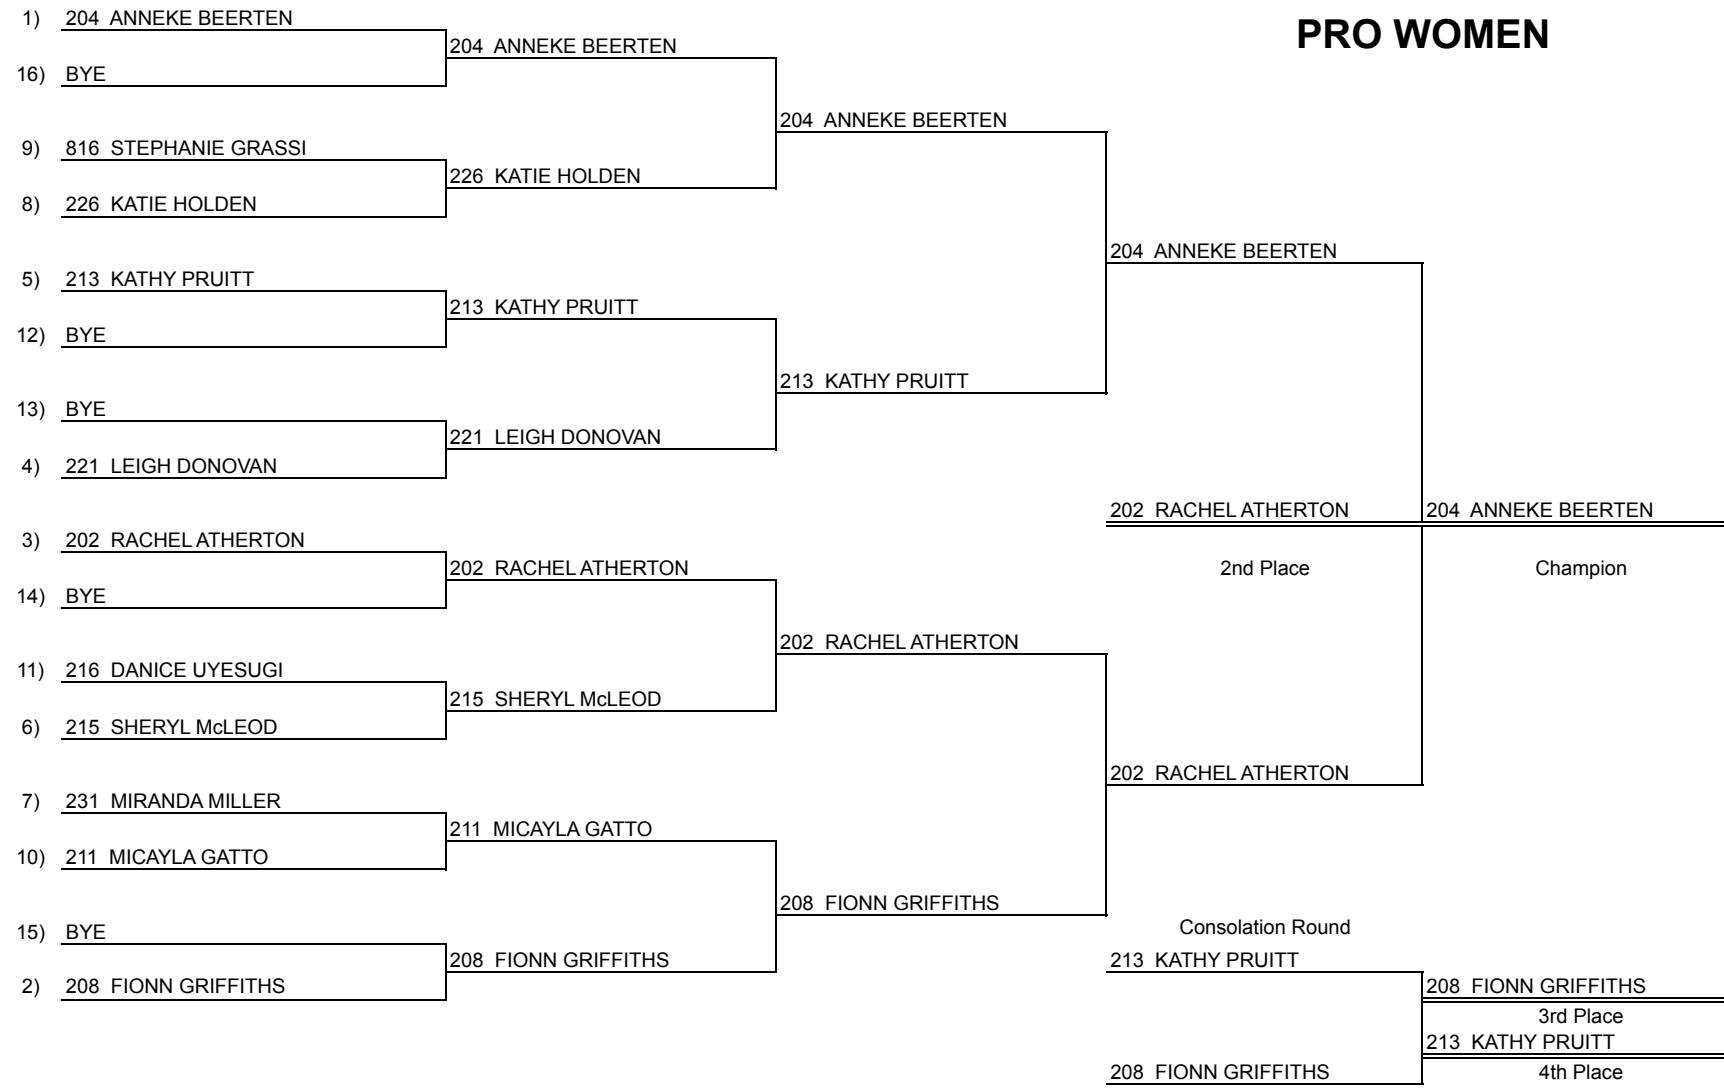

Telus Dual Slalom
Finals
Whistler, BC
August 9, 2009

PRO MEN

PRO WOMEN

SENIOR AM WOMEN 19+

BOYS 13-15

JUNIOR AM MEN 16-18

SENIOR AM MEN 19-29

MASTER AM MEN 30+