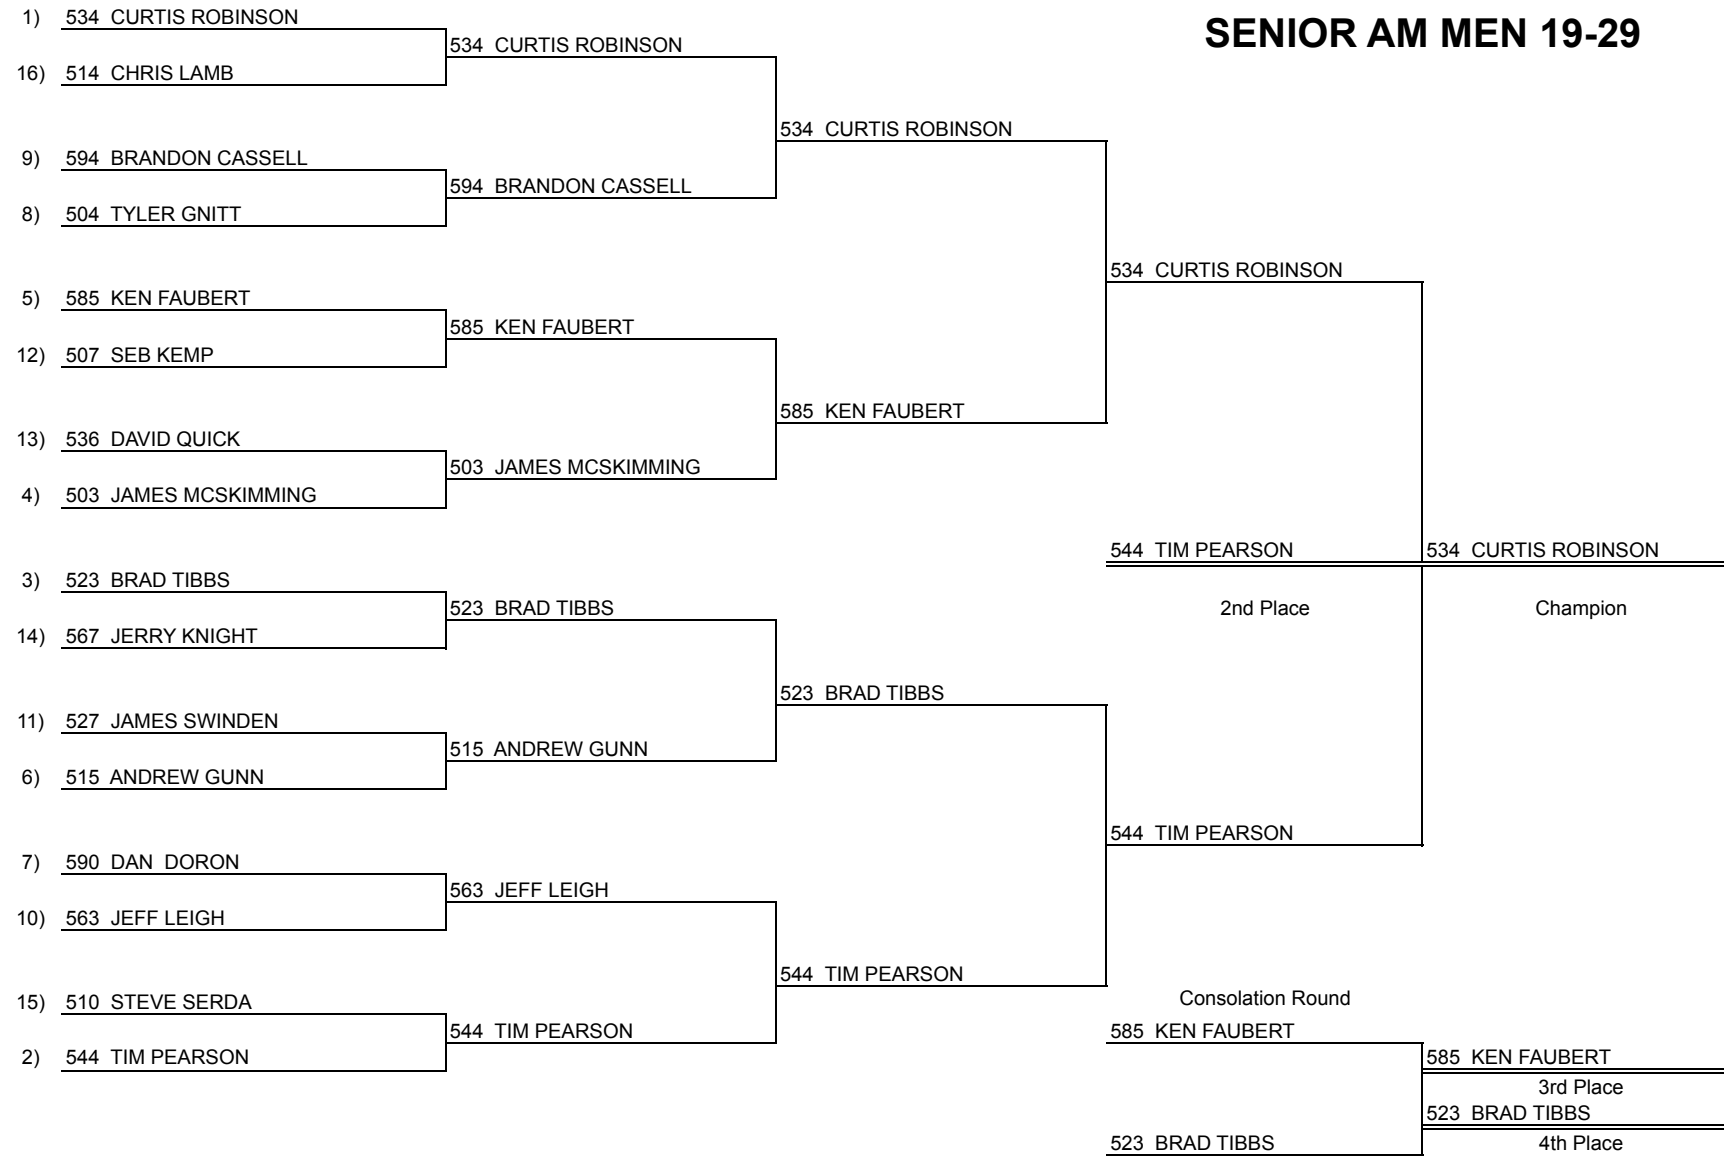

Telus Dual Slalom
Finals
Whistler, BC
August 9, 2009

PRO MEN

PRO WOMEN

SENIOR AM WOMEN 19+

BOYS 13-15

JUNIOR AM MEN 16-18

SENIOR AM MEN 19-29

MASTER AM MEN 30+