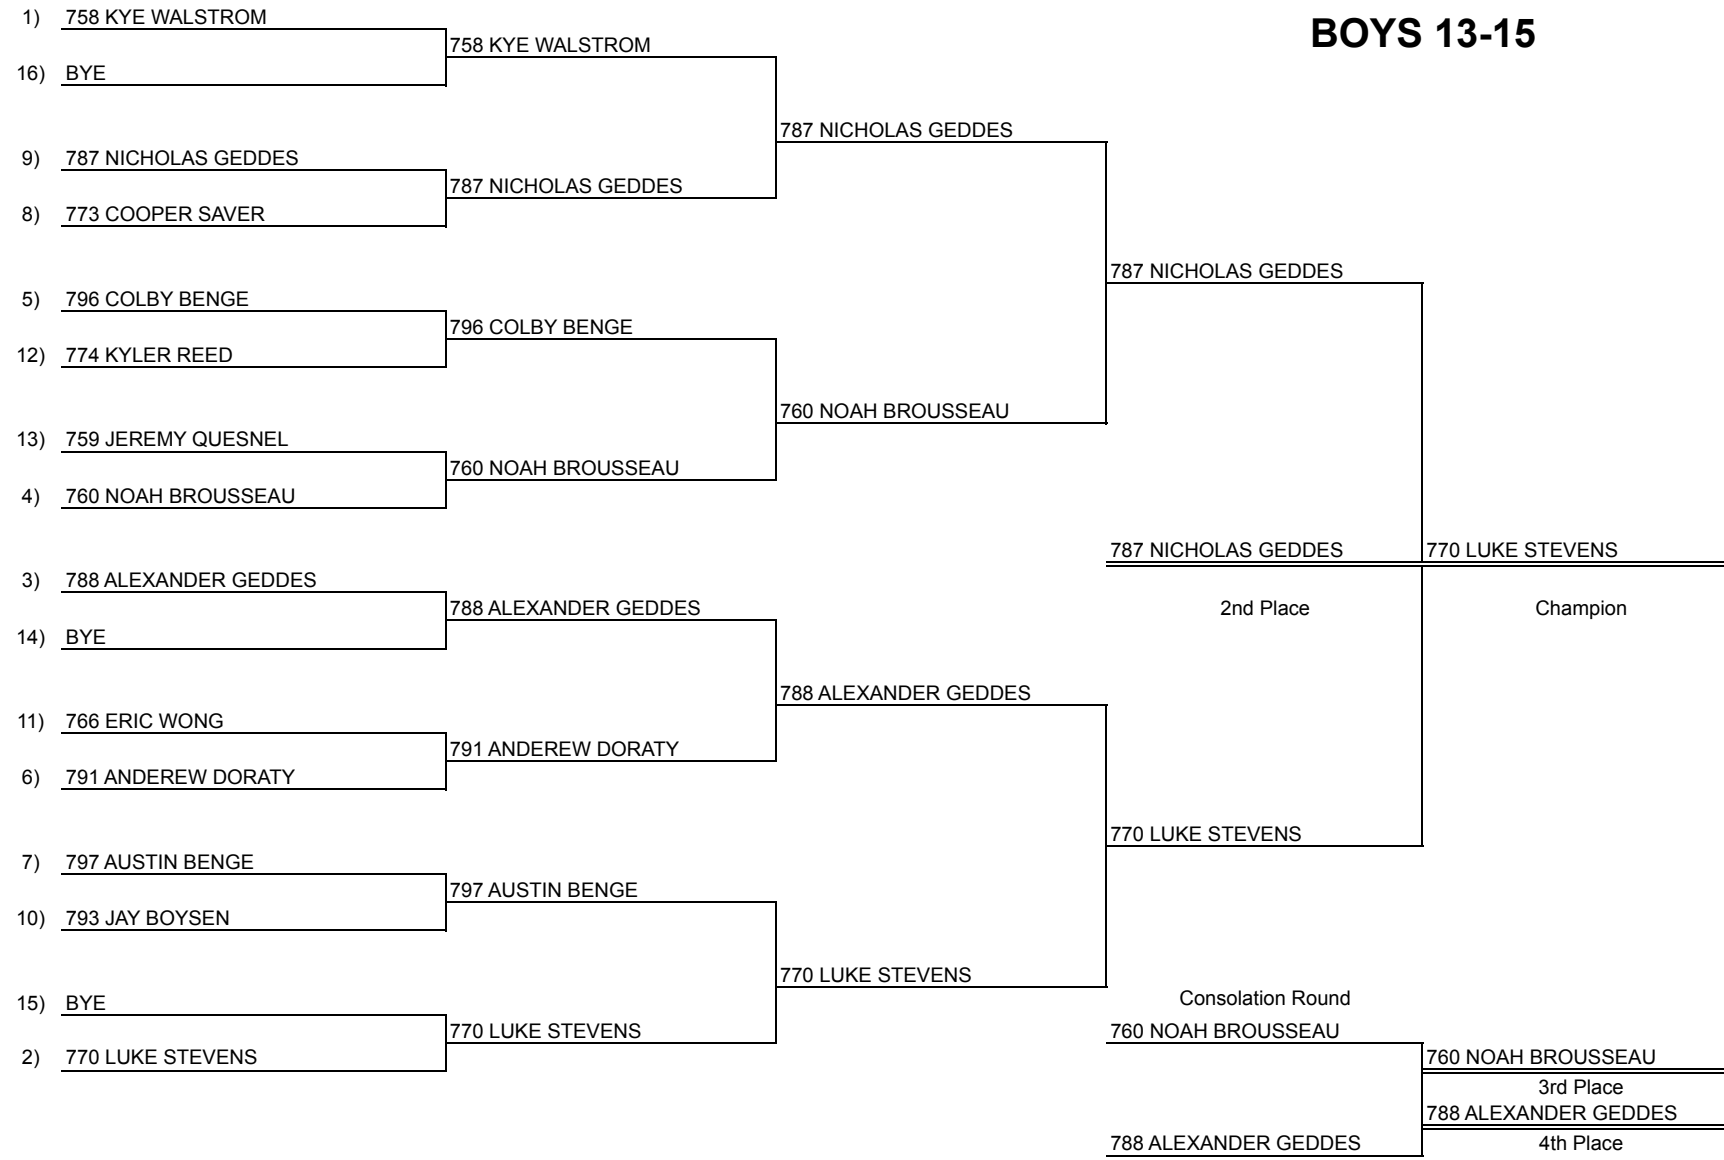

Telus Dual Slalom
Finals
Whistler, BC
August 9, 2009

PRO MEN

PRO WOMEN

SENIOR AM WOMEN 19+

BOYS 13-15

JUNIOR AM MEN 16-18

SENIOR AM MEN 19-29

MASTER AM MEN 30+