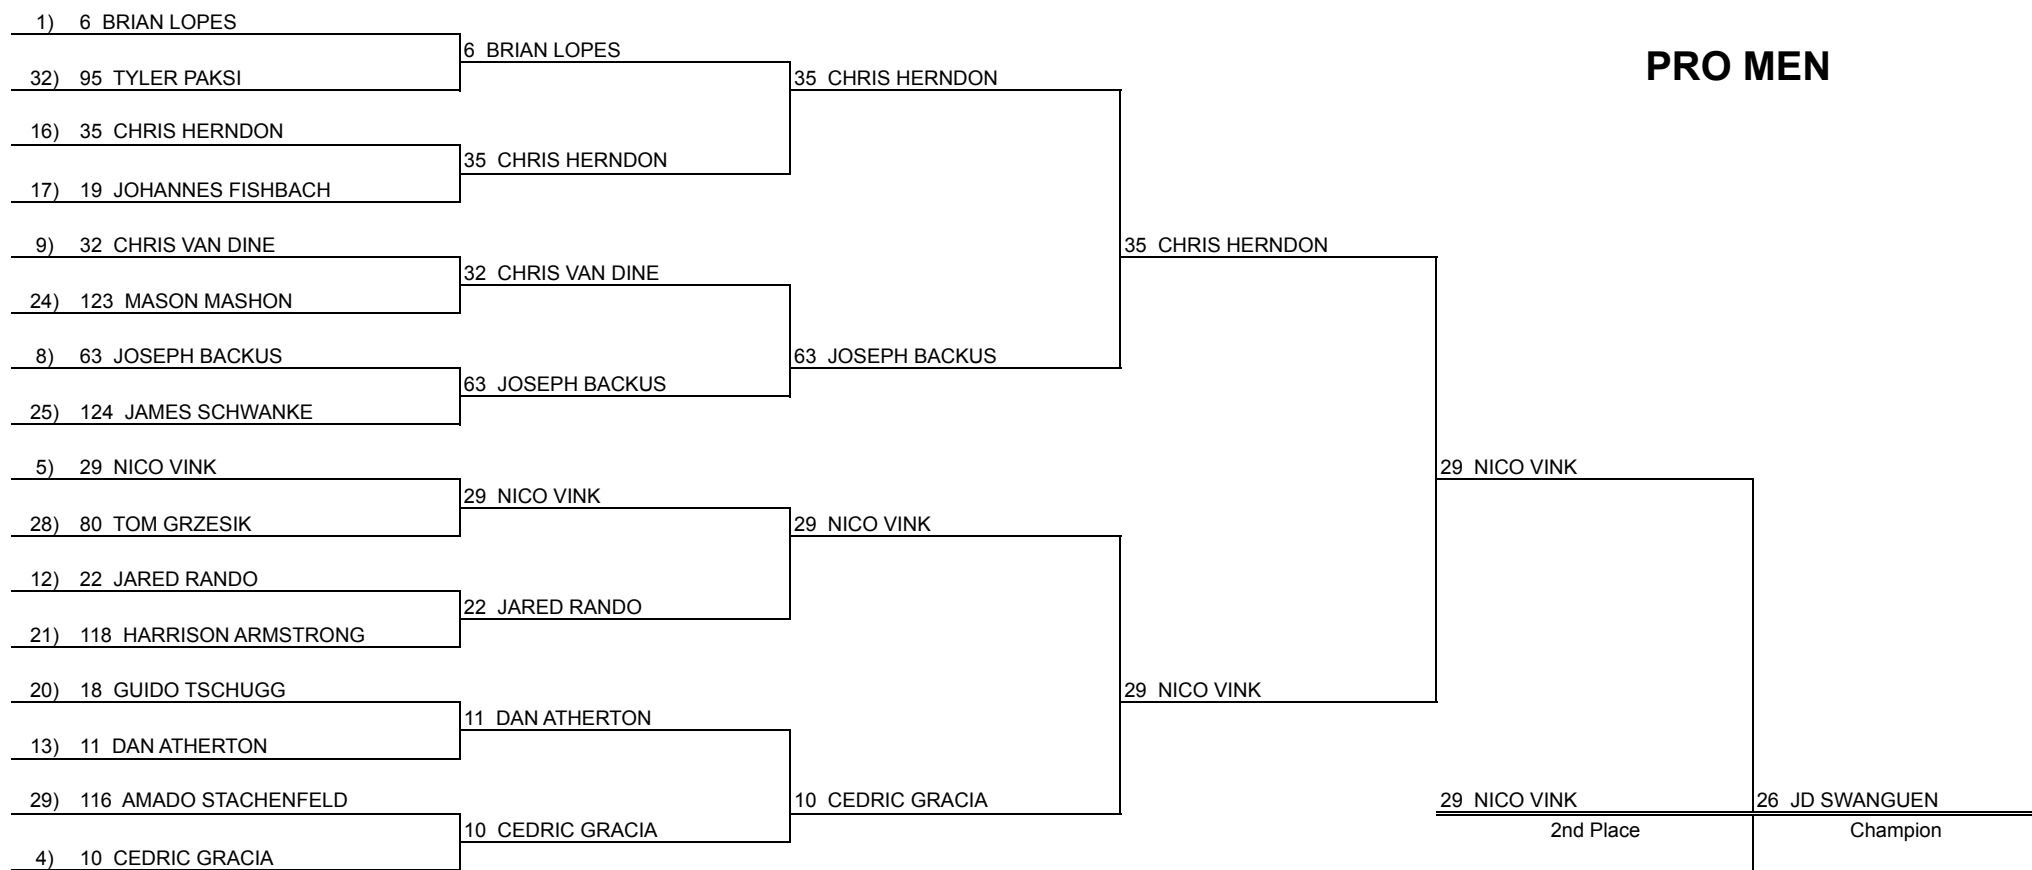

Telus Dual Slalom
Finals
Whistler, BC
August 9, 2009

PRO MEN

PRO WOMEN

SENIOR AM WOMEN 19+

BOYS 13-15

JUNIOR AM MEN 16-18

SENIOR AM MEN 19-29

MASTER AM MEN 30+