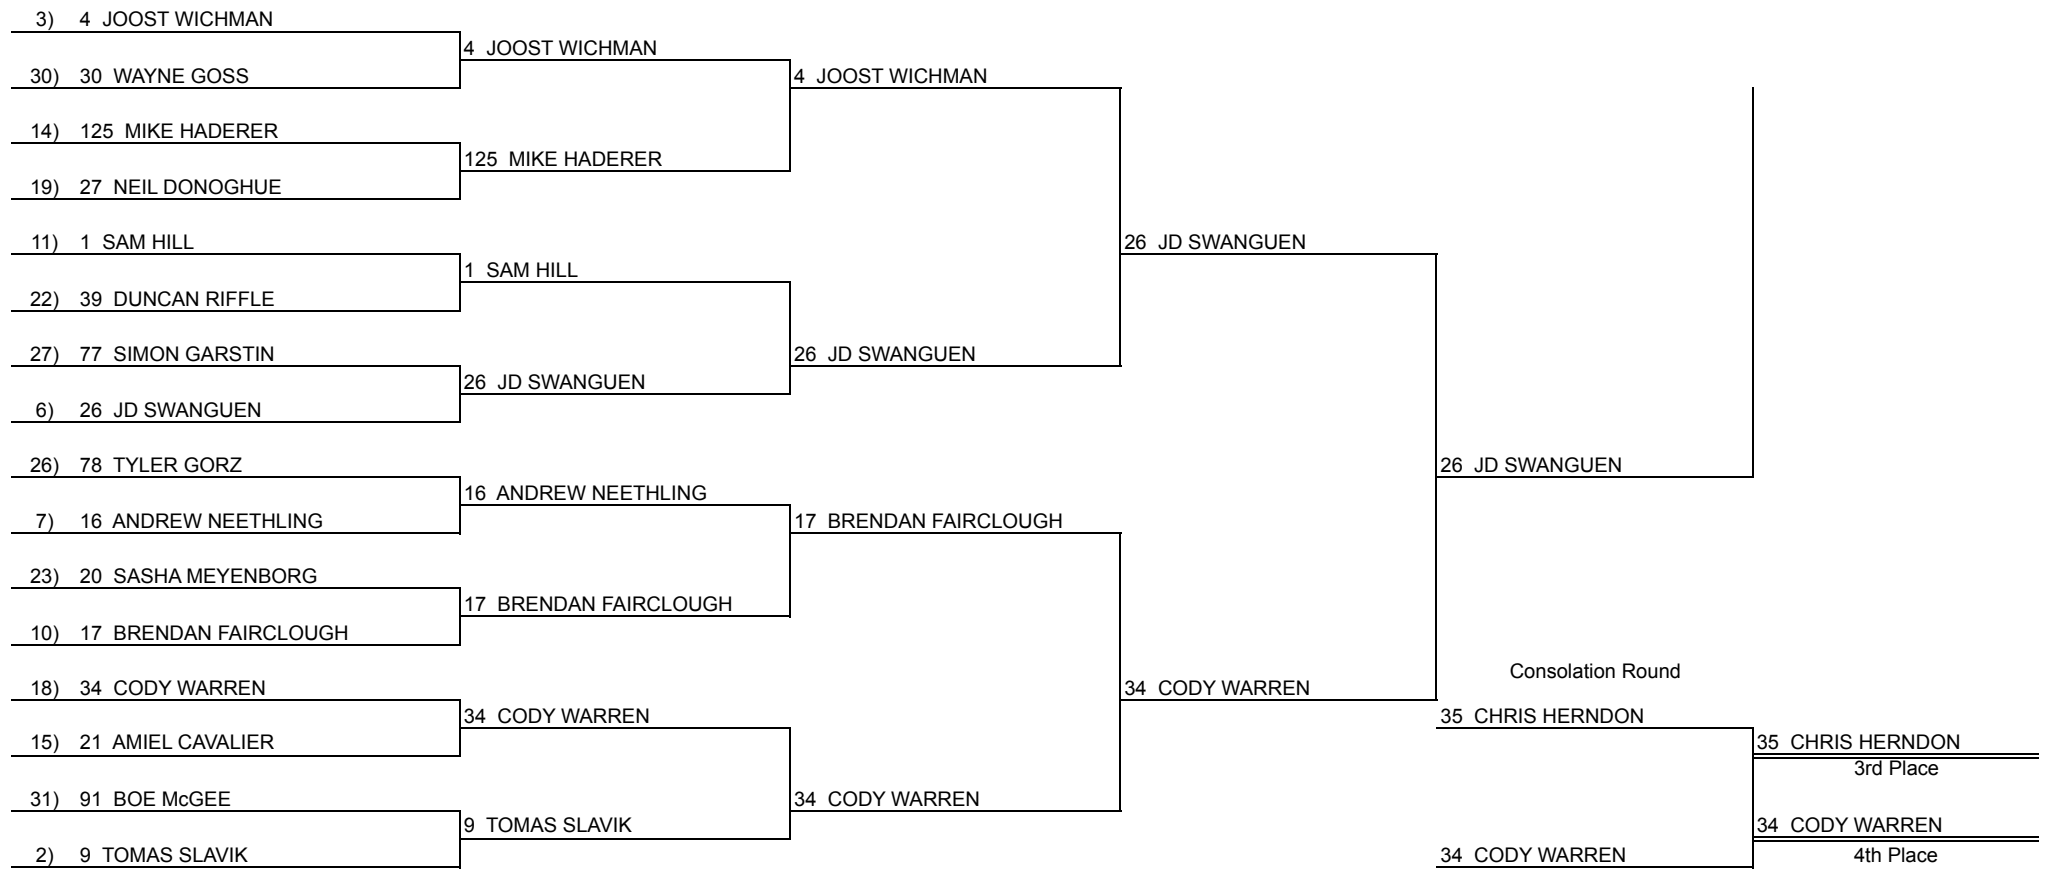

Telus Dual Slalom
Finals
Whistler, BC
August 9, 2009

PRO MEN

PRO WOMEN

SENIOR AM WOMEN 19+

BOYS 13-15

JUNIOR AM MEN 16-18

SENIOR AM MEN 19-29

MASTER AM MEN 30+